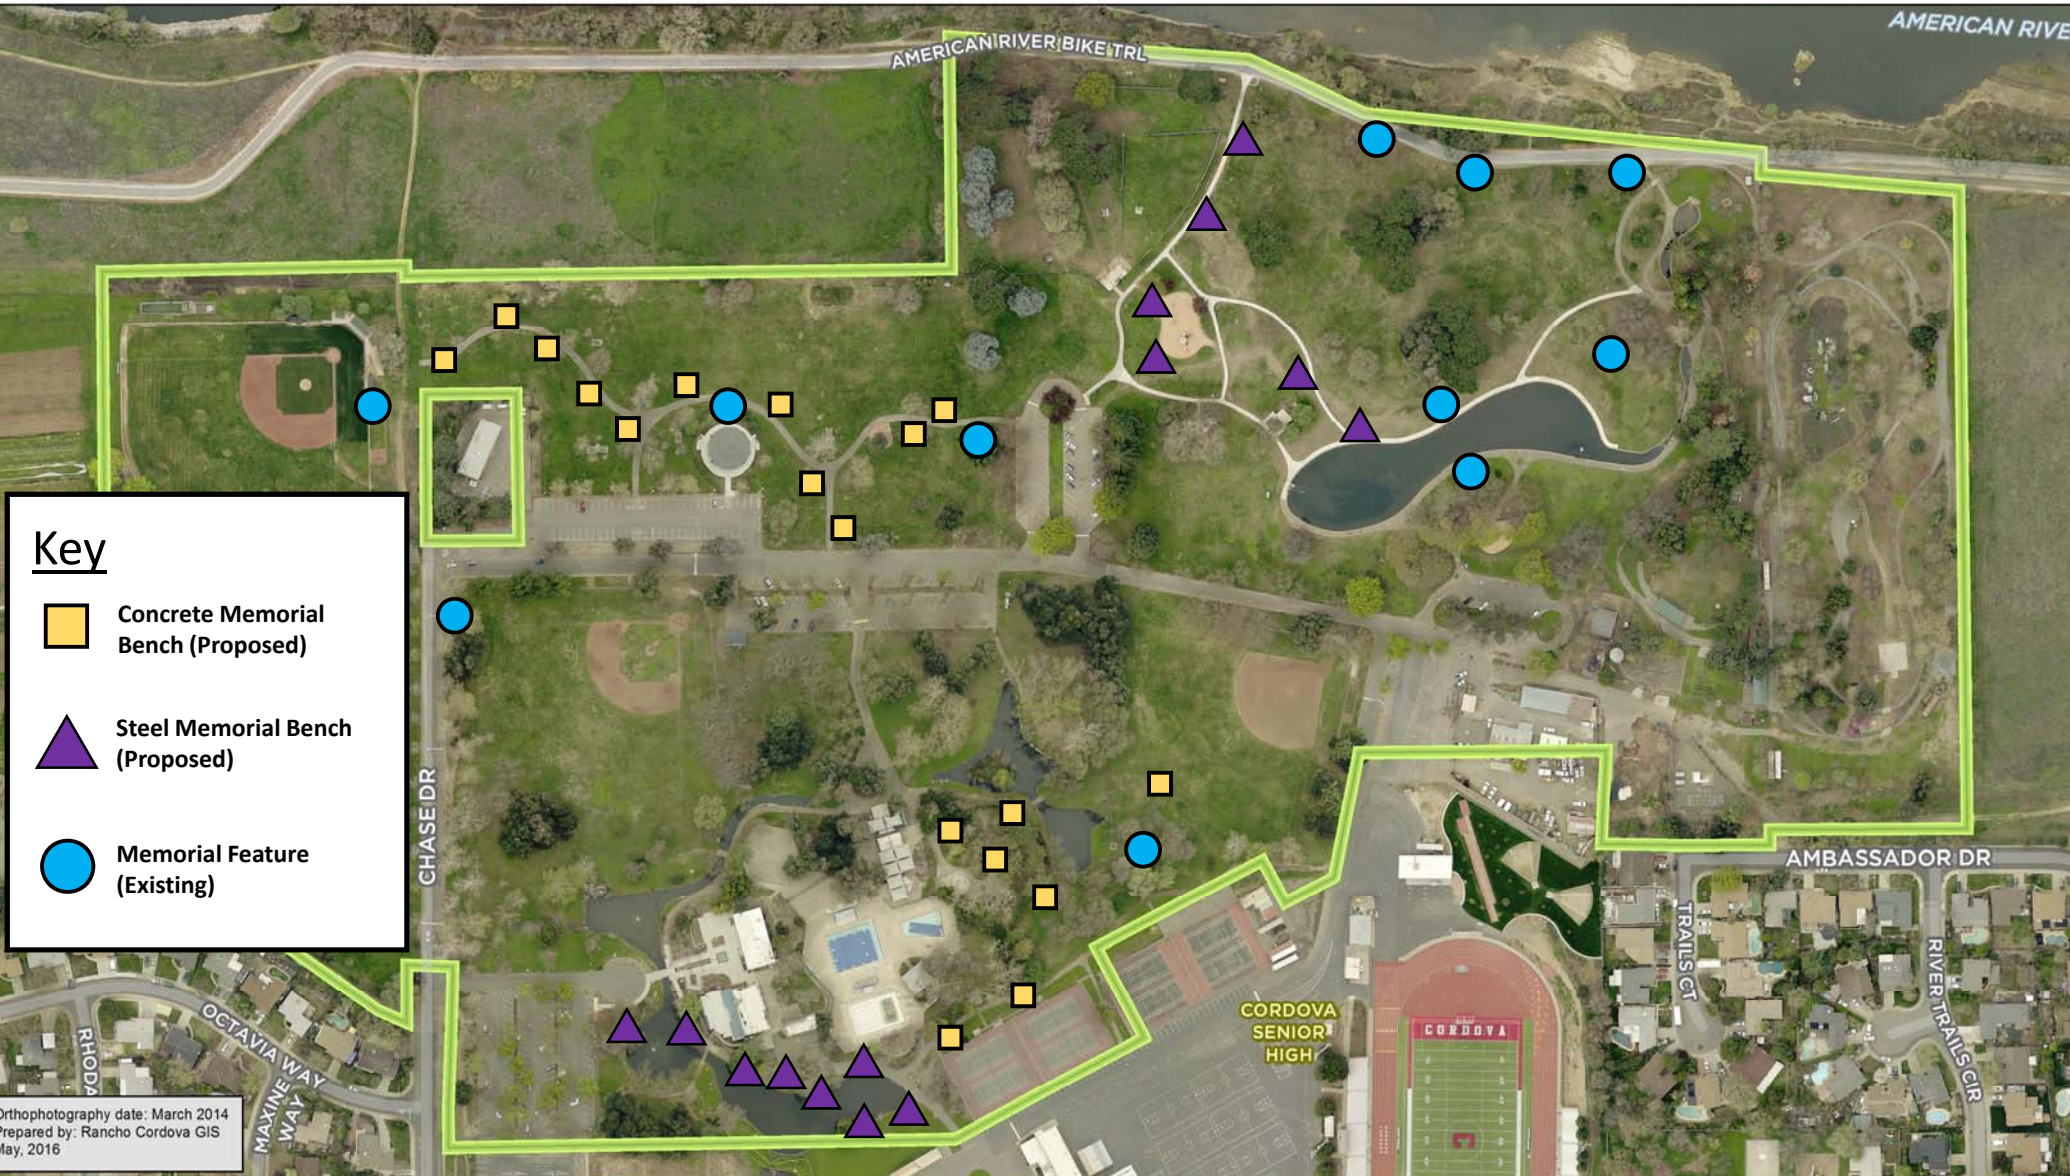

HAGAN COMMUNITY PARK MEMORIAL FEATURES MAP

Key

-  Concrete Memorial Bench (Proposed)
-  Steel Memorial Bench (Proposed)
-  Memorial Feature (Existing)

Orthophotography date: March 2014
Prepared by: Rancho Cordova GIS
May, 2016