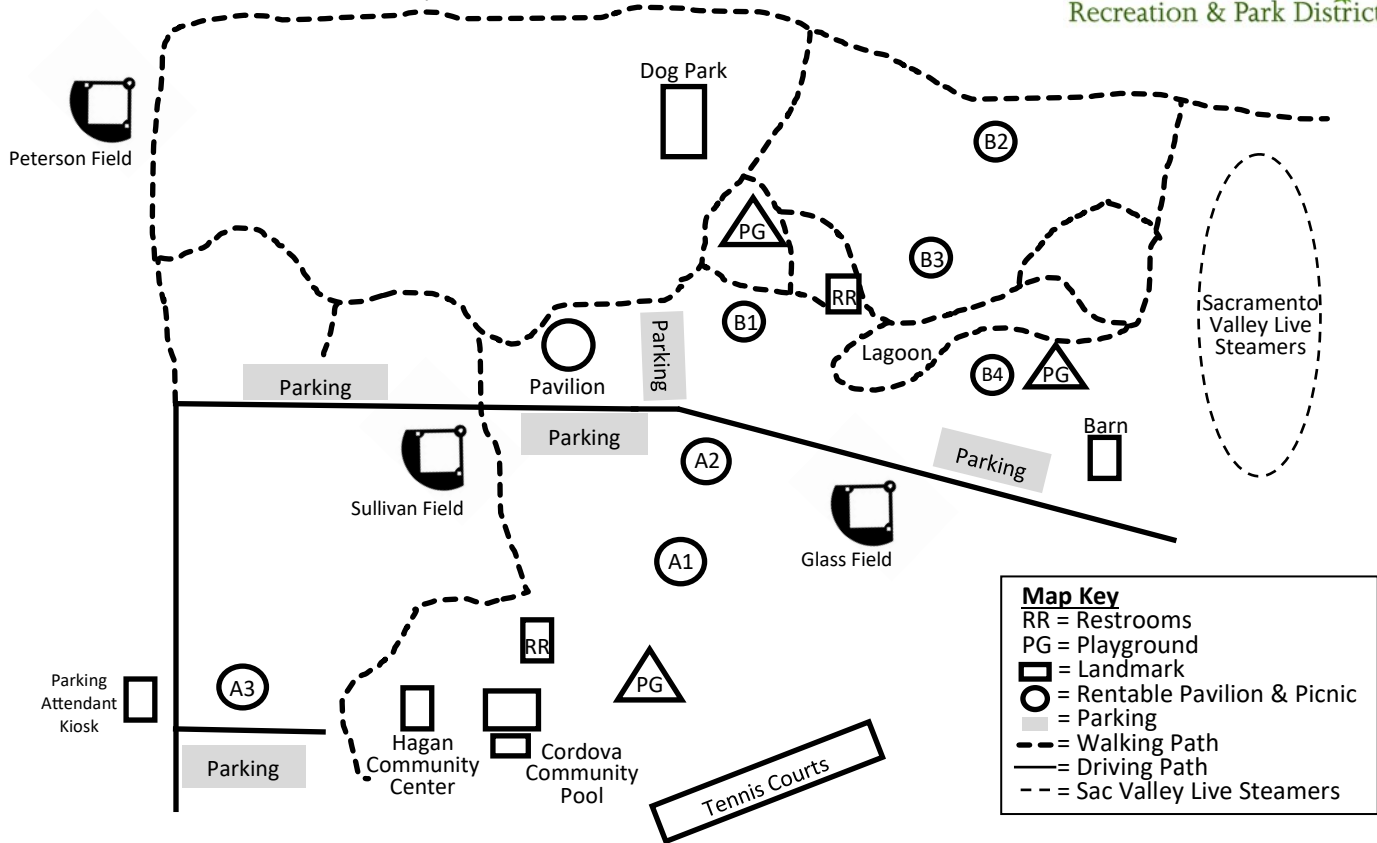

Hagan Community Park

2197 Chase Dr. Rancho Cordova, CA 95670

Map Key
 RR = Restrooms
 PG = Playground
 = Landmark
 = Rentable Pavilion & Picnic
 = Parking
 - - - = Walking Path
 — = Driving Path
 ··· = Sac Valley Live Steamers

Rental Information:

Area	Capacity	Tables	Utilities	Fee
A1	90	8	None	\$152
A2	72	6	None	\$92
A3	50	4	Electricity	\$92
B1	60	5	None	\$92
B2	75	6	None	\$92
B3	75	6	None	\$92
B4	160	16	None	\$152
Pavilion	80 ea. side	11 ea. side	Electricity	\$242- full or \$121- half
Barn	Call for more information	0	None	Call for Pricing