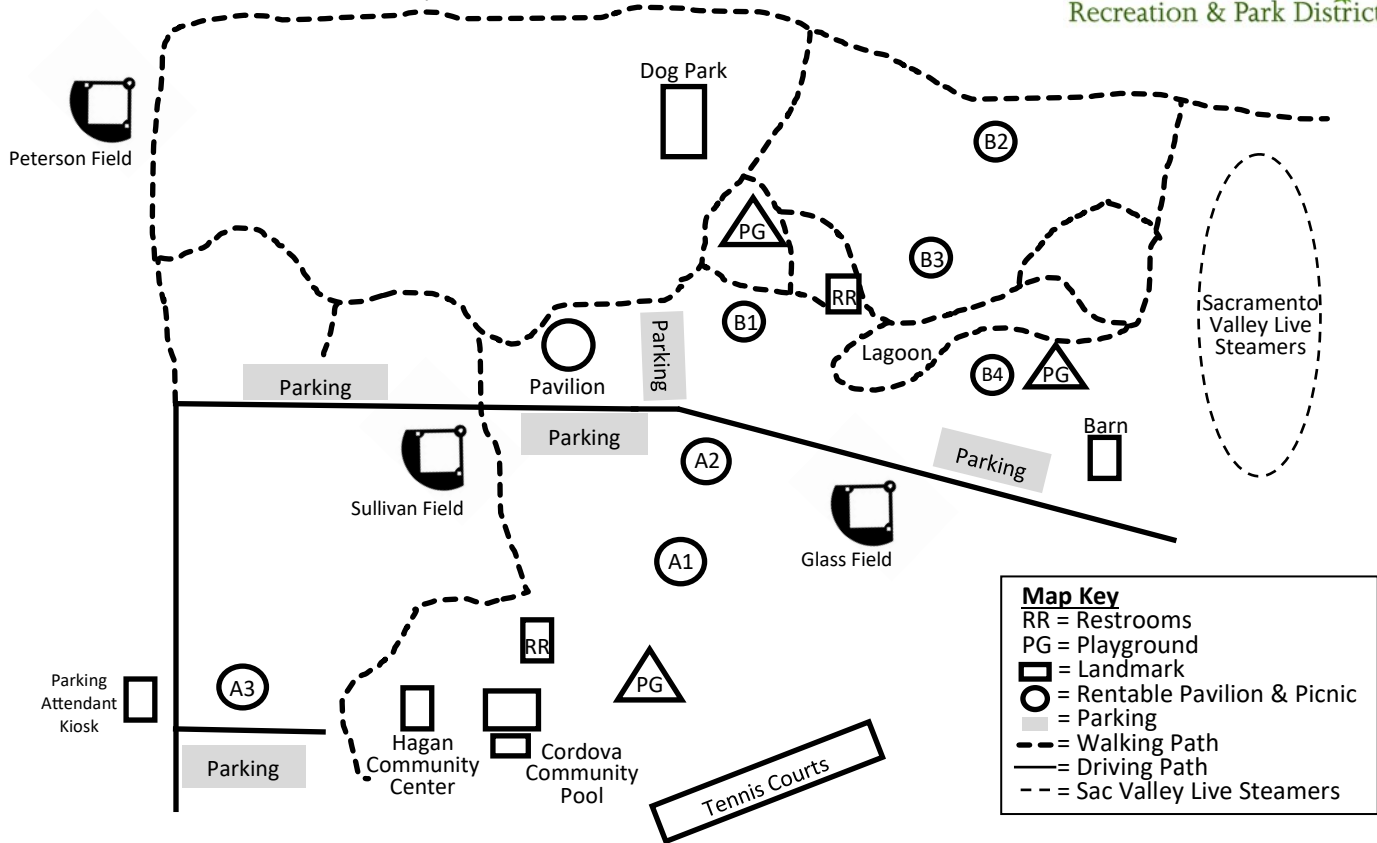

Hagan Community Park

2197 Chase Dr. Rancho Cordova, CA 95670

Map Key
 RR = Restrooms
 PG = Playground
 = Landmark
 = Rentable Pavilion & Picnic
 = Parking
 - - - = Walking Path
 — = Driving Path
 - - - = Sac Valley Live Steamers

Rental Information:

Area	Capacity	Tables	Utilities	Fee
A1	90	8	None	\$ 138
A2	72	6	None	\$ 83
A3	50	4	Electricity	\$ 83
B1	60	5	None	\$ 83
B2	75	6	None	\$ 83
B3	75	6	None	\$ 83
B4	160	16	None	\$ 138
Pavilion	80 ea. side	11 ea. side	Electricity	\$138 Half / \$220 Full
Barn	Call for more information	0	None	Call for Pricing